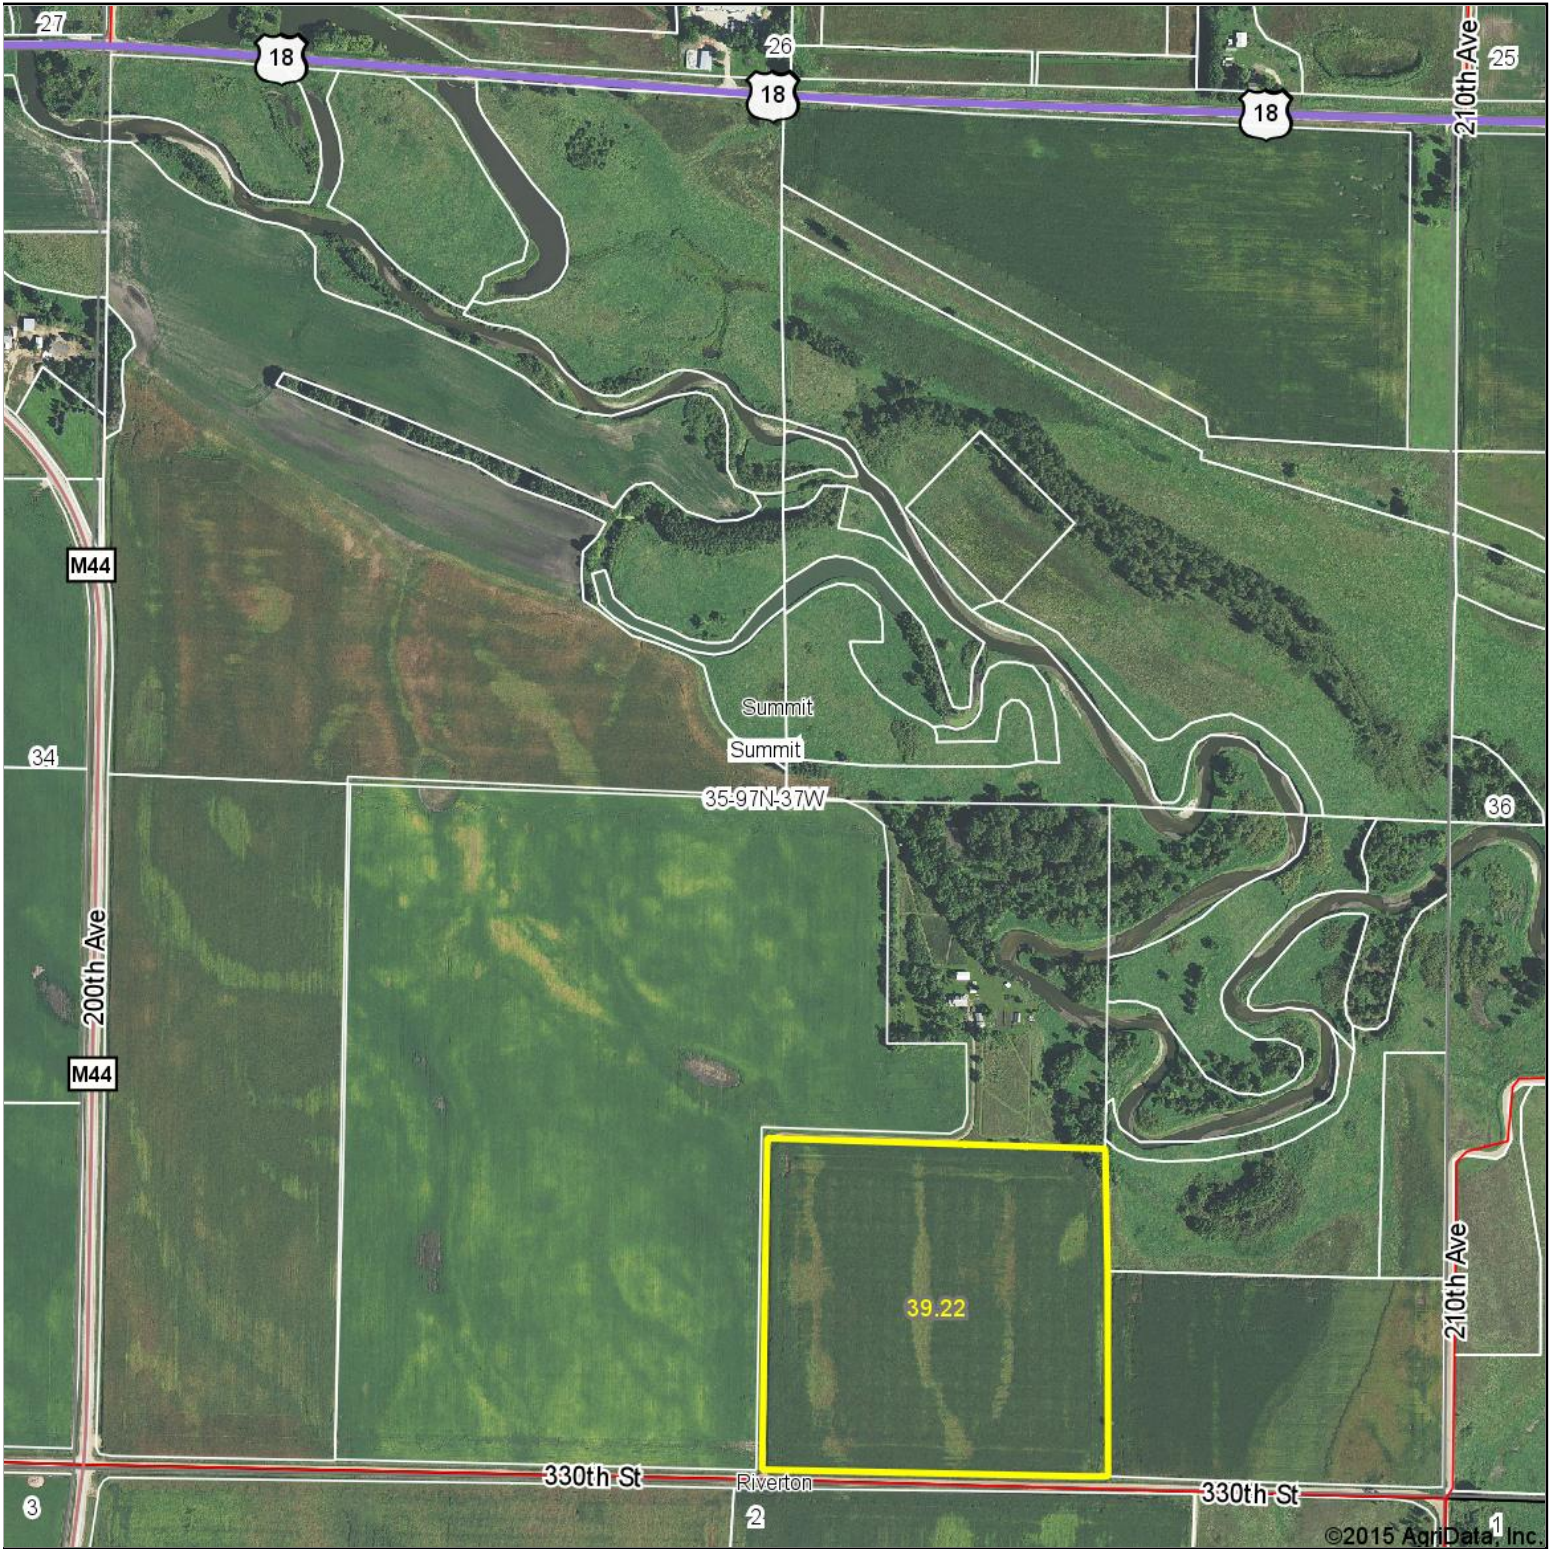

Aerial Map

MIDWEST LAND & REAL ESTATE, INC
712-262-3110 MANAGEMENT

Maps Provided By:

CUSTOMIZED ONLINE MAPPING
© AgriData, Inc. 2015 www.AgriDataInc.com

35-97N-37W
Clay County
Iowa

map center: 43° 10' 36.32, 95° 10' 49.01
scale: 9862